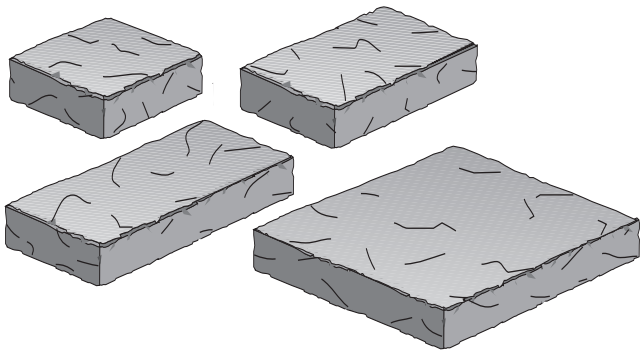

Farbmuster Cobblestones – Kleinformat

braunbunt

grün-schwarz

graurot

malta

granitgrau

beigemix

braunmix

graubeige

Farbmuster Cobblestones – Großformat

algarve

antikgrau

Cobblestones® – Großformat

Steinformat: 21,0 x 21,0 cm, 31,5 x 21,0 cm
42,0 x 21,0 cm, 42,0 x 42,0 cm

Steinhöhe: jeweils 8 cm

Steinfarben: antikgrau, algarve

Muster 1

Steinbedarf m²:
21,0 x 21,0 cm = ca. 2 Steine
31,5 x 21,0 cm = ca. 5 Steine
42,0 x 21,0 cm = ca. 4 Steine
42,0 x 42,0 cm = ca. 2 Steine
= 1,15 m²

Muster 2

Steinbedarf m²:
21,0 x 21,0 cm = ca. 3 Steine
31,5 x 21,0 cm = ca. 5 Steine
42,0 x 21,0 cm = ca. 2 Steine
42,0 x 42,0 cm = ca. 2 Steine
= 1,03 m²