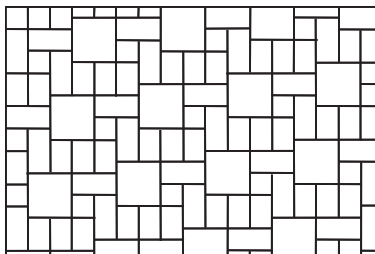

Farbmuster Cobblestones – Kleinformat

braunbunt

grün-schwarz

graurot

malta

granitgrau

beigemix

braunmix

graubeige

Farbmuster Cobblestones – Großformat

algarve

antikgrau

Cobblestones® – Großformat

Steinformat: 21,0 x 21,0 cm, 31,5 x 21,0 cm
42,0 x 21,0 cm, 42,0 x 42,0 cm

Steinhöhe: jeweils 8 cm

Steinfarben: antikgrau, algarve

Muster 1

Steinbedarf m²:
21,0 x 21,0 cm = ca. 2 Steine
31,5 x 21,0 cm = ca. 5 Steine
42,0 x 21,0 cm = ca. 4 Steine
42,0 x 42,0 cm = ca. 2 Steine
= 1,15 m²

Muster 2

Steinbedarf m²:
21,0 x 21,0 cm = ca. 3 Steine
31,5 x 21,0 cm = ca. 5 Steine
42,0 x 21,0 cm = ca. 2 Steine
42,0 x 42,0 cm = ca. 2 Steine
= 1,03 m²