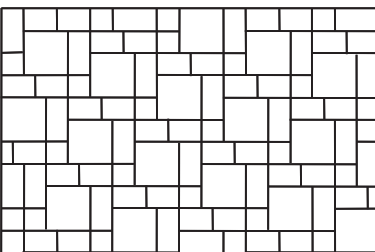

Farbmuster Cobblestones – Kleinformat

braunbunt

grün-schwarz

graurot

malta

granitgrau

beigemix

braunmix

graubeige

Farbmuster Cobblestones – Großformat

algarve

antikgrau

Cobblestones® – Großformat

Steinformat: 21,0 x 21,0 cm, 31,5 x 21,0 cm
42,0 x 21,0 cm, 42,0 x 42,0 cm

Steinhöhe: jeweils 8 cm

Steinfarben: antikgrau, algarve

Muster 1

Steinbedarf m²:
21,0 x 21,0 cm = ca. 2 Steine
31,5 x 21,0 cm = ca. 5 Steine
42,0 x 21,0 cm = ca. 4 Steine
42,0 x 42,0 cm = ca. 2 Steine
= 1,15 m²

Muster 2

Steinbedarf m²:
21,0 x 21,0 cm = ca. 3 Steine
31,5 x 21,0 cm = ca. 5 Steine
42,0 x 21,0 cm = ca. 2 Steine
42,0 x 42,0 cm = ca. 2 Steine
= 1,03 m²